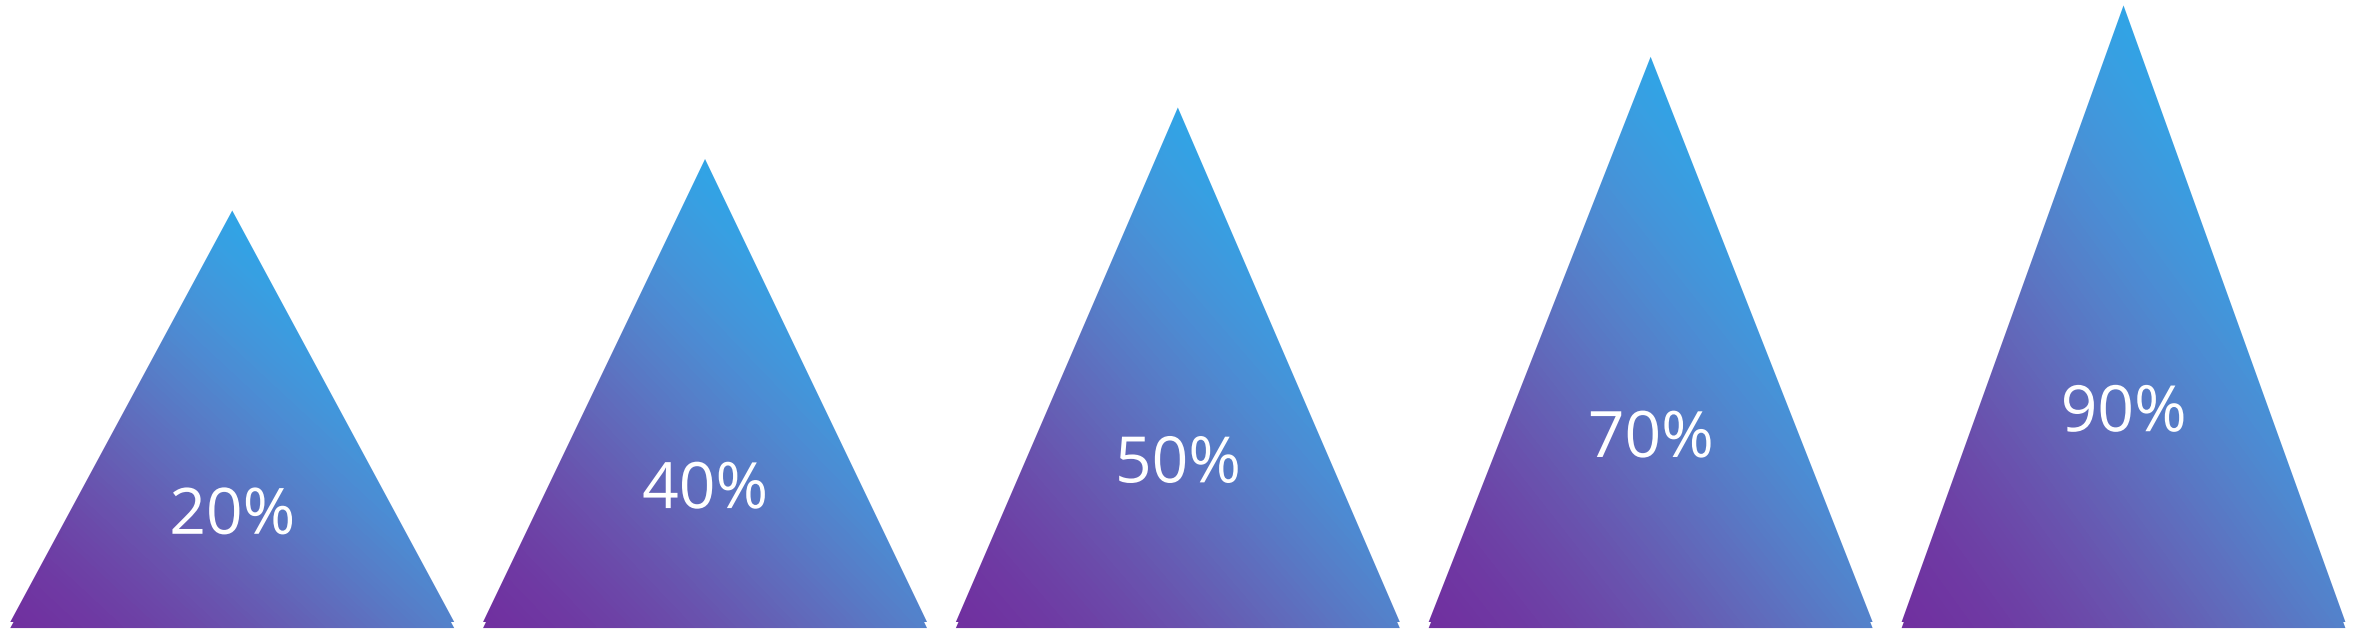

OUR MISSION

Supporting, Consulting, Reporting

Advising our clients how to use the **Information Technology** in order to reach their business objectives and overcome problems, and providing strategic guidance with regard to technology.

Providing a guidance during selection and procurement as well as providing expert technical assistance, and may be responsible for user training.